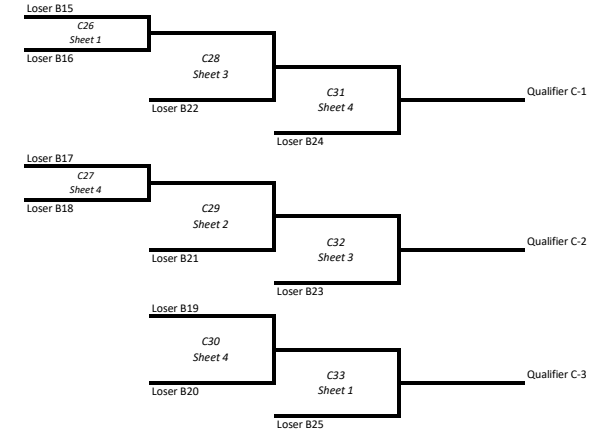

Ice Prep			

**THURSDAY**

1630 Draw 1  
2030 Draw 2

A1	A6	A3	A4
A5	A2	A7	A8

**FRIDAY**

0830 Draw 3  
1230 Draw 4  
1630 Draw 5  
2030 Draw 6

B18	B16	B17	B15
A12	A10	A11	A9
B19	B20	B21	B22
C26	A14	A13	C27

**SATURDAY**

0830 Draw 7  
1230 Draw 8  
1630 Draw 9  
2030 Draw 10

	C29	C28	C30
B24	B25		B23
C33		C32	C31
Quarter Finals			

**SUNDAY**

0830 Draw 11  
1230 Draw 12

Semi Finals			
Final			

ESS MEN 16 TKO

**A Road**

**B Road**

**C Road**

**PLAYOFF BRACKET**