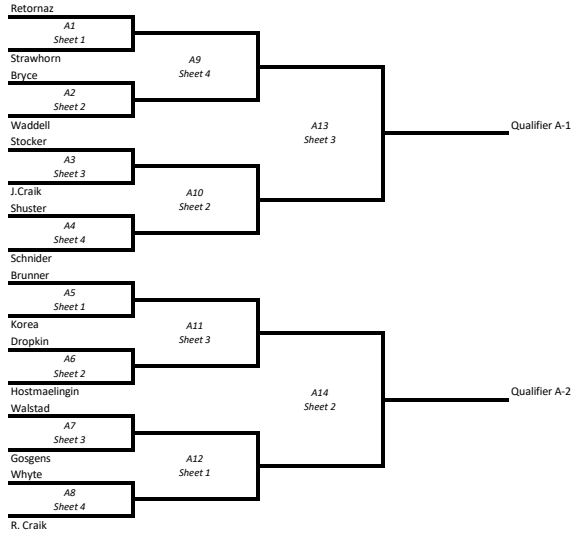

**Euro Superleague Schedule of Play**  
National Curling Academy, Stirling

Sheet 1

Sheet 2

Sheet 3

Sheet 4

**WEDNESDAY**

Time TBC Practice 1  
Time TBC Practice 2  
Time TBC Practice 3  
  
Time TBC Practice 4  
Time TBC Practice 5  
Time TBC Practice 6

Ice Prep			

**THURSDAY**

1630 Draw 1  
2030 Draw 2

A1	A6	A3	A4
A5	A2	A7	A8

**FRIDAY**

0830 Draw 3  
1230 Draw 4  
1630 Draw 5  
2030 Draw 6

B18	B16	B17	B15
A12	A10	A11	A9
B19	B20	B21	B22
C26	A14	A13	C27

**SATURDAY**

0830 Draw 7  
1230 Draw 8  
1630 Draw 9  
2030 Draw 10

	C29	C28	C30
B24	B25		B23
C33		C32	C31
Quarter Finals			

**SUNDAY**

0830 Draw 11  
1230 Draw 12

Semi Finals			
Final			

ESS MEN 16 TKO

**A Road**

**B Road**

**C Road**

**PLAYOFF BRACKET**