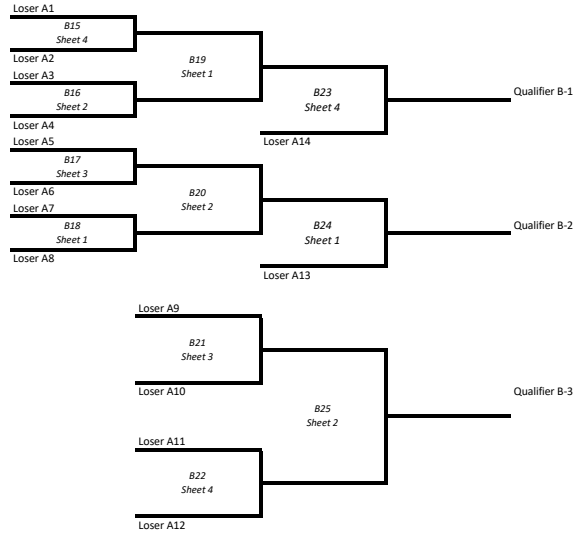

**Euro Superleague Schedule of Play**  
National Curling Academy, Stirling

Sheet 1

Sheet 2

Sheet 3

Sheet 4

**WEDNESDAY**

Time TBC Practice 1  
Time TBC Practice 2  
Time TBC Practice 3  
  
Time TBC Practice 4  
Time TBC Practice 5  
Time TBC Practice 6

Ice Prep			

**THURSDAY**

1630 Draw 1  
2030 Draw 2

A1	A6	A3	A4
A5	A2	A7	A8

**FRIDAY**

0830 Draw 3  
1230 Draw 4  
1630 Draw 5  
2030 Draw 6

B18	B16	B17	B15
A12	A10	A11	A9
B19	B20	B21	B22
C26	A14	A13	C27

**SATURDAY**

0830 Draw 7  
1230 Draw 8  
1630 Draw 9  
2030 Draw 10

	C29	C28	C30
B24	B25		B23
C33		C32	C31
Quarter Finals			

**SUNDAY**

0830 Draw 11  
1230 Draw 12

Semi Finals			
Final			

ESS MEN 16 TKO

**A Road**

**B Road**

**C Road**

**PLAYOFF BRACKET**